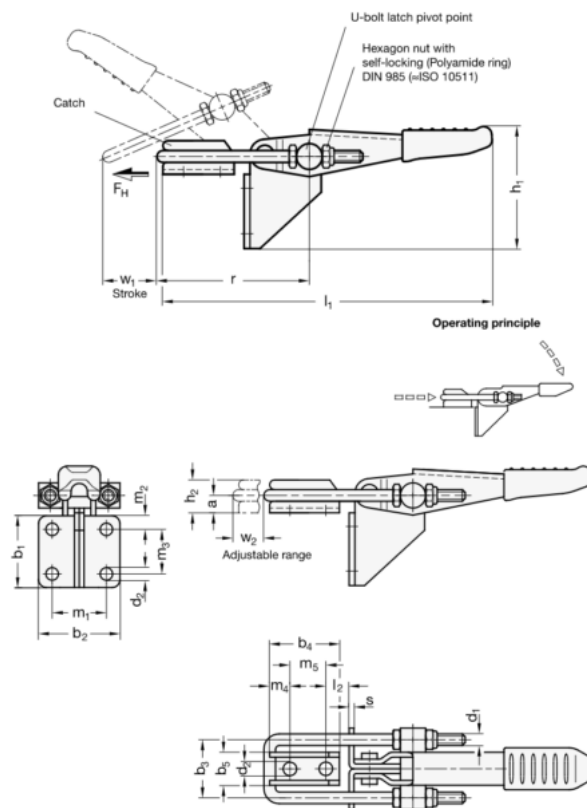

# Data Sheet

Article number: 201353130

Description: E+G Klee latch clamp  
GN 851.2-700-T4 with latch, with catch

## Measures

- \* = With standart latch
- b2 = 54
- d1 = M8
- h1 = 82
- l1 = 225
- Newton = 7500
- r = 102\*
- w2 = 25\*